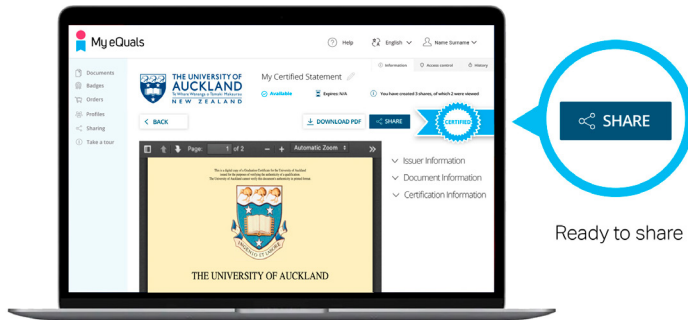

135 Countries

Accepting verified records

1.6 Million

Learner accounts created

2.5 Million

Learner records shared

5 Million

Academic records issued

100% Trusted

By the Australian higher education sector

Share your official records with employers, education providers or anyone you choose

My eQuals allows students, graduates and alumni to view and share their official academic credentials and records online. It takes away the hassle of keeping physical copies of your credentials, making copies, getting them certified and posting them when applying for a job or further study.

Once you set up your My eQuals account through a participating education provider, you will be able to securely access the official records of your learning in a secure online environment. If credentials are issued to you by different education providers, you can bring these together in a single, personalised Learner portal. From your Learner portal, you will also be able to easily share those official records online with employers, education providers or anyone else you need to anywhere, anytime.